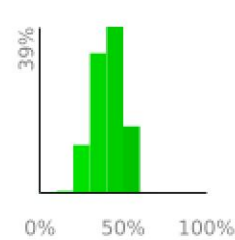

25k

range 7208' to 7687' gain 1467' loss 1467' exaggeration 68.4x

Slope Angle (top), Land Cover (middle), Tree Cover (bottom)

Elevation

Min 7211'
Avg 7475'
Max 7690'
Delta 479'

Slope

Min 0°
Avg 5°
Max 25°

Aspect

Tree Cover

Land Cover

Forest 95%
Developed 4%