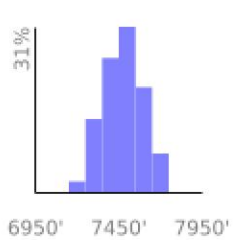

25k

range 7208' to 7687' gain 1467' loss 1467' exaggeration 68.4x

Slope Angle (top), Land Cover (middle), Tree Cover (bottom)

Elevation

Min 7211'
Avg 7475'
Max 7690'
Delta 479'

Slope

Min 0°
Avg 5°
Max 25°

Aspect

Tree Cover

Land Cover

Forest 95%
Developed 4%