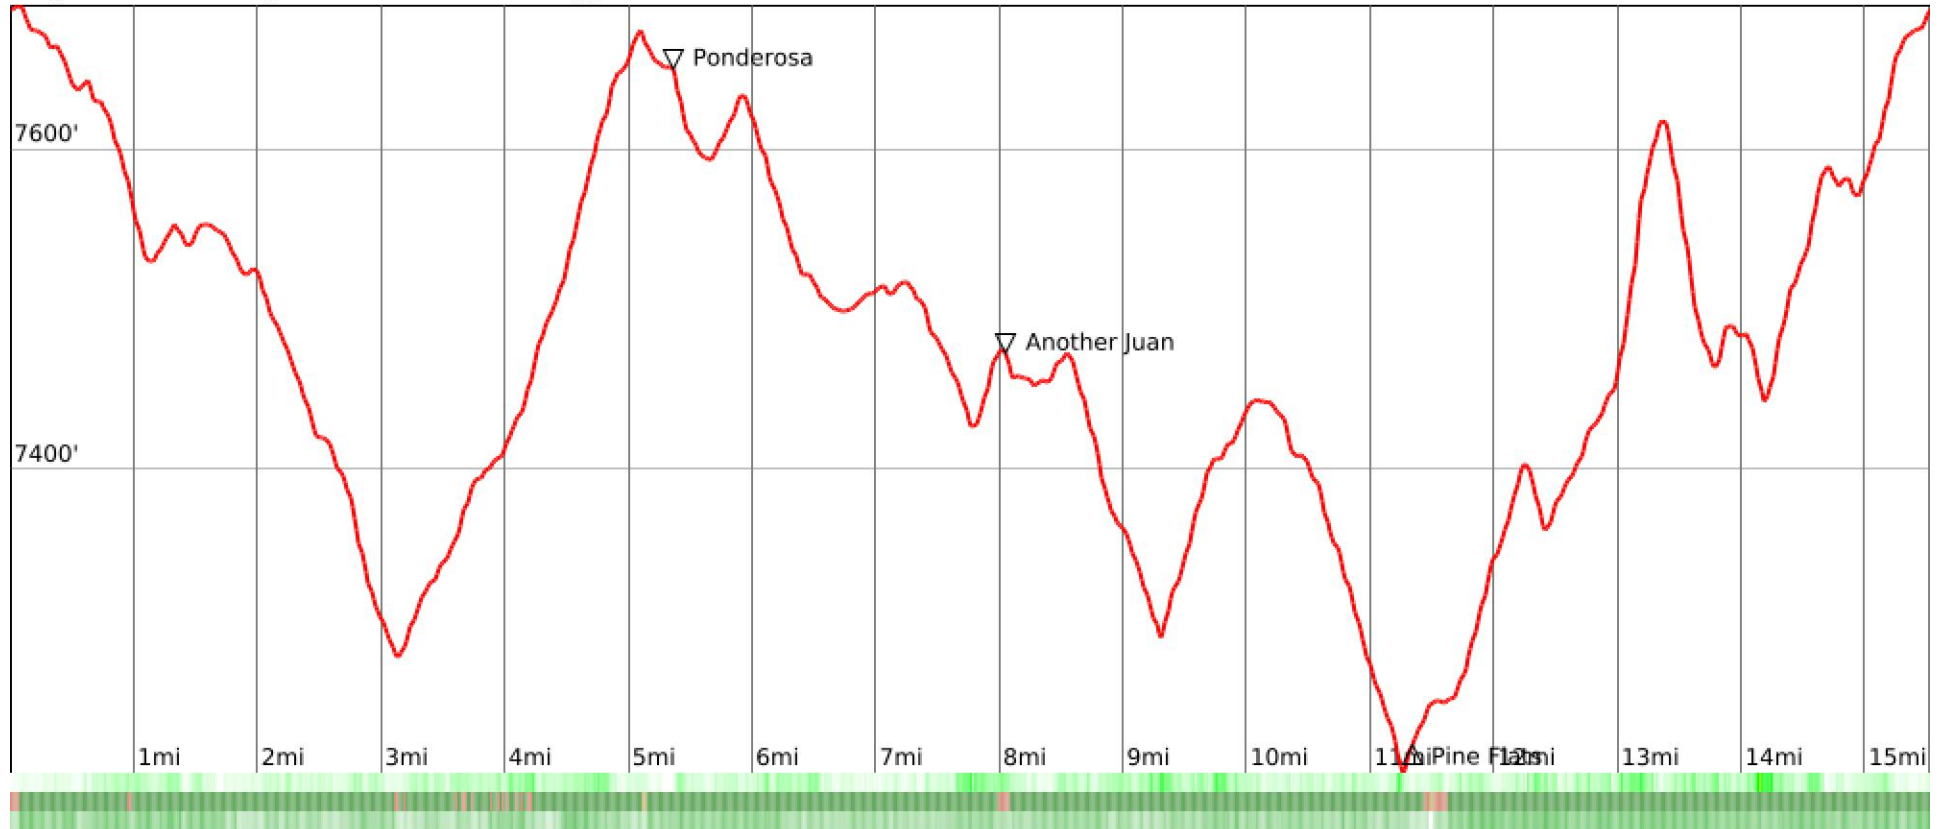

25k

range 7208' to 7687' gain 1467' loss 1467' exaggeration 68.4x

Slope Angle (top), Land Cover (middle), Tree Cover (bottom)

Elevation

Min 7211'
Avg 7475'
Max 7690'
Delta 479'

Slope

Min 0°
Avg 5°
Max 25°

Aspect

Tree Cover

Land Cover

Forest 95%
Developed 4%