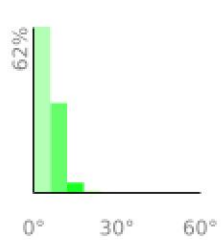

25k

range 7208' to 7687' gain 1467' loss 1467' exaggeration 68.4x

Slope Angle (top), Land Cover (middle), Tree Cover (bottom)

Elevation

Min 7211'
Avg 7475'
Max 7690'
Delta 479'

Slope

Min 0°
Avg 5°
Max 25°

Aspect

Tree Cover

Land Cover

Forest 95%
Developed 4%