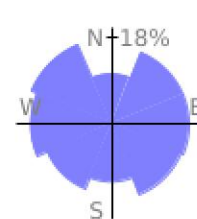

25k

range 7208' to 7687' gain 1467' loss 1467' exaggeration 68.4x

Slope Angle (top), Land Cover (middle), Tree Cover (bottom)

Elevation

Min 7211'
Avg 7475'
Max 7690'
Delta 479'

Slope

Min 0°
Avg 5°
Max 25°

Aspect

Tree Cover

Land Cover

Forest 95%
Developed 4%